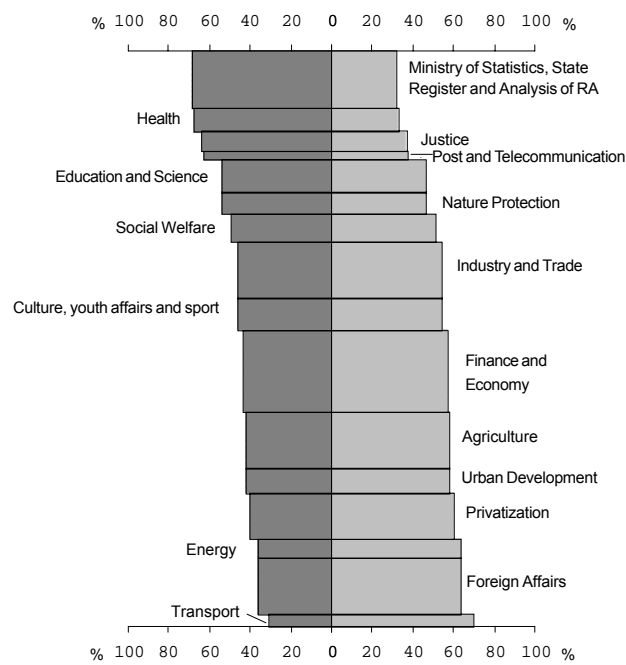

Staff of the President of RA , 1998

	Per cent	
	Women	Men
Total	48	52

Source: Labor statistics, Minstat RA

Staff of the Government of RA, 1998

	Per cent	
	Women	Men
Total	80	20

Source: Labour statistics, Minstat RA

Staff of the ministries 1998

Per cent (%)

Women 1449

Men 1564

*Without power, urgent problems and territorial administration ministries

Source: Labour statistics, Minstat RA

Structure of Self-Government Bodies 1998