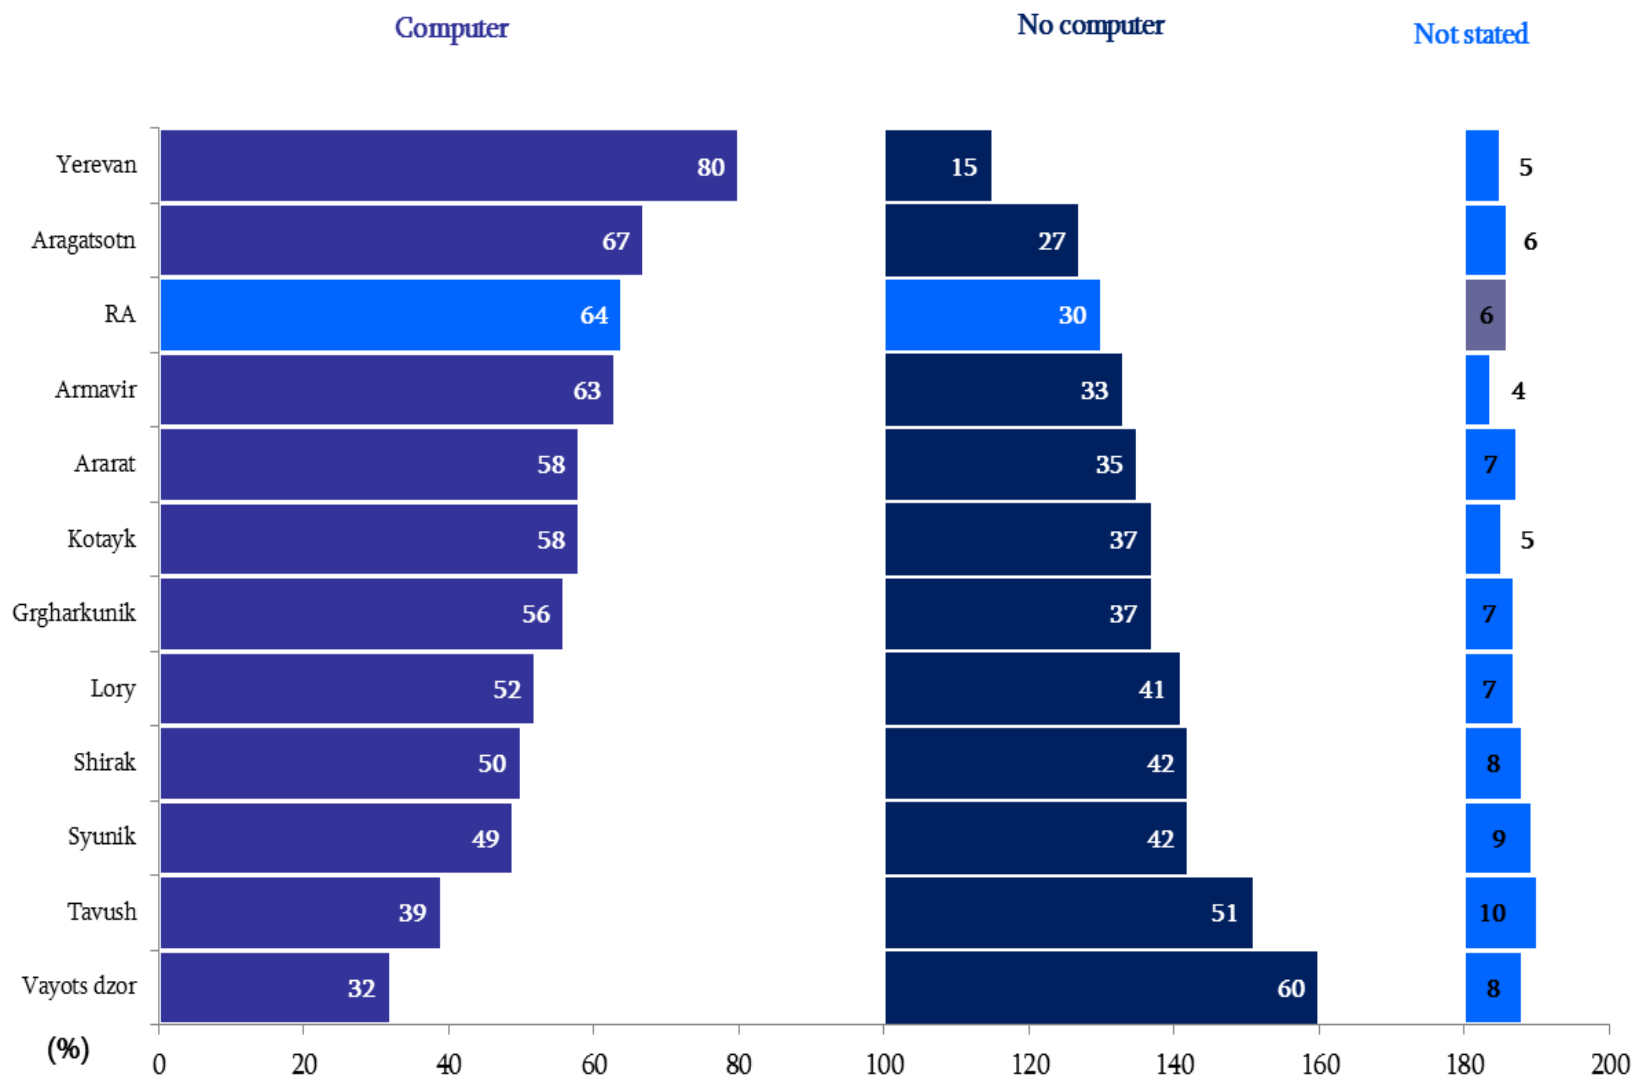

RA HOUSEHOLDS BY AVAILABILITY OF COMPUTER IN MARZES